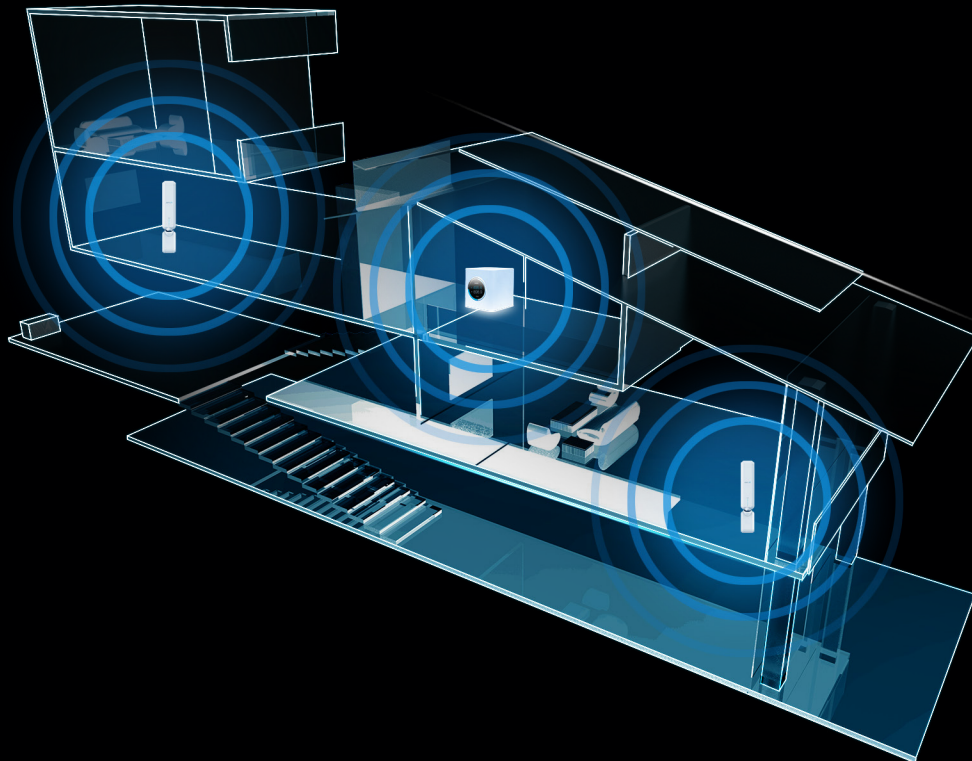

AmpliFi is more than a common home router: it's the ultimate Wi-Fi system. With turbocharged 802.11AC Wi-Fi, AmpliFi utilizes multiple self-configuring radios and advanced antenna technology to bring ubiquitous Wi-Fi coverage to any home.

Your Wi-Fi Router is No Longer Something to Hide

Designed from the outside in, AmpliFi is meant to be a showcase piece for the modern home.

Perfected User Experience

One intuitive app allows instant setup, powerful reporting metrics, and easy guest access. Out of the box, the AmpliFi Router and Mesh Points are pre-paired to work seamlessly as a Wi-Fi system. The smart touchscreen display combined with the Bluetooth capabilities of the router provide an instant setup experience using any Android or iOS smartphone.

System Overview

Router

Touchscreen Display

LED

Gigabit LAN Ports

WAN Port

Power Port

Two Mesh Points

AMPLIFI

Adjustable Antenna

Signal LEDs

Magnetic Connector

Mesh Point Base

Adjust the Antenna for optimal signal reception

AMPLIFI™

The AmpliFi Home Wi-Fi System includes a Router and two Mesh Points for Wi-Fi coverage throughout your home. The AmpliFi Wi-Fi System uses mesh technology to provide powerful wireless performance in an innovative and simple design. The Router features an intuitive touchscreen display and the Mesh Points display wireless signal performance.