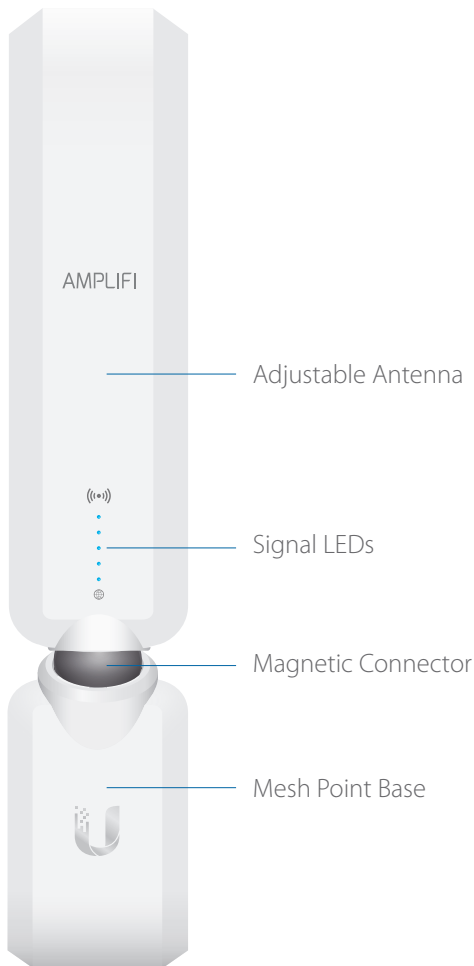

System Overview

Router

Touchscreen Display

LED

Gigabit LAN Ports

WAN Port

Power Port

Two Mesh Points

AMPLIFI

Adjustable Antenna

Signal LEDs

Magnetic Connector

Mesh Point Base

Adjust the Antenna for optimal signal reception

AMPLIFI™

The AmpliFi Home Wi-Fi System includes a Router and two Mesh Points for Wi-Fi coverage throughout your home. The AmpliFi Wi-Fi System uses mesh technology to provide powerful wireless performance in an innovative and simple design. The Router features an intuitive touchscreen display and the Mesh Points display wireless signal performance.