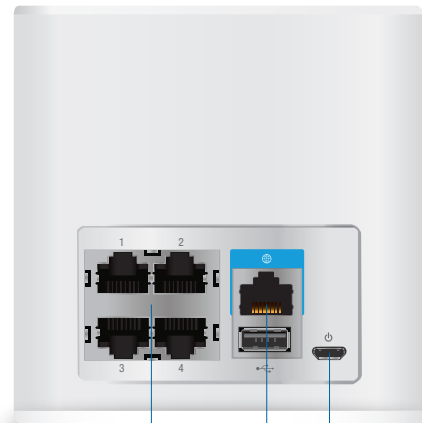

System Overview

Router

Touchscreen Display

LED

Gigabit LAN Ports

WAN Port

Power Port

Two Mesh Points

AMPLIFI

Adjustable Antenna

Signal LEDs

Magnetic Connector

Mesh Point Base

Adjust the Antenna for optimal signal reception

AMPLIFI™

The AmpliFi Home Wi-Fi System includes a Router and two Mesh Points for Wi-Fi coverage throughout your home. The AmpliFi Wi-Fi System uses mesh technology to provide powerful wireless performance in an innovative and simple design. The Router features an intuitive touchscreen display and the Mesh Points display wireless signal performance.