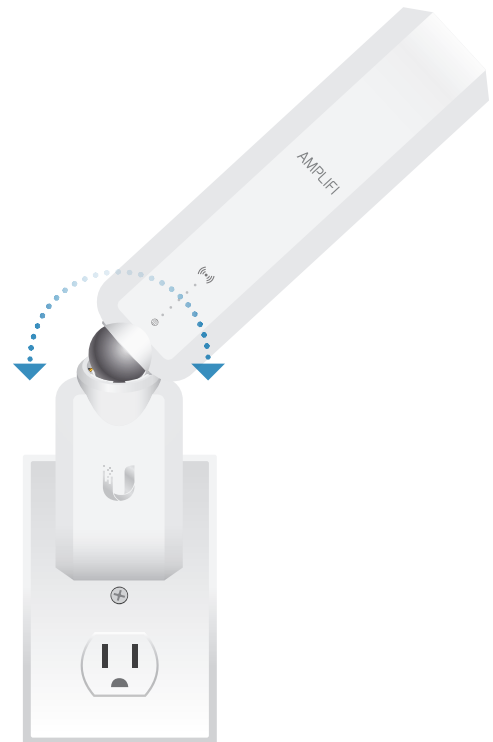

System Overview

Router

Touchscreen Display

LED

Gigabit LAN Ports

WAN Port

Power Port

Two Mesh Points

AMPLIFI

Adjustable Antenna

Signal LEDs

Magnetic Connector

Mesh Point Base

Adjust the Antenna for optimal signal reception

AMPLIFI™

The AmpliFi Home Wi-Fi System includes a Router and two Mesh Points for Wi-Fi coverage throughout your home. The AmpliFi Wi-Fi System uses mesh technology to provide powerful wireless performance in an innovative and simple design. The Router features an intuitive touchscreen display and the Mesh Points display wireless signal performance.